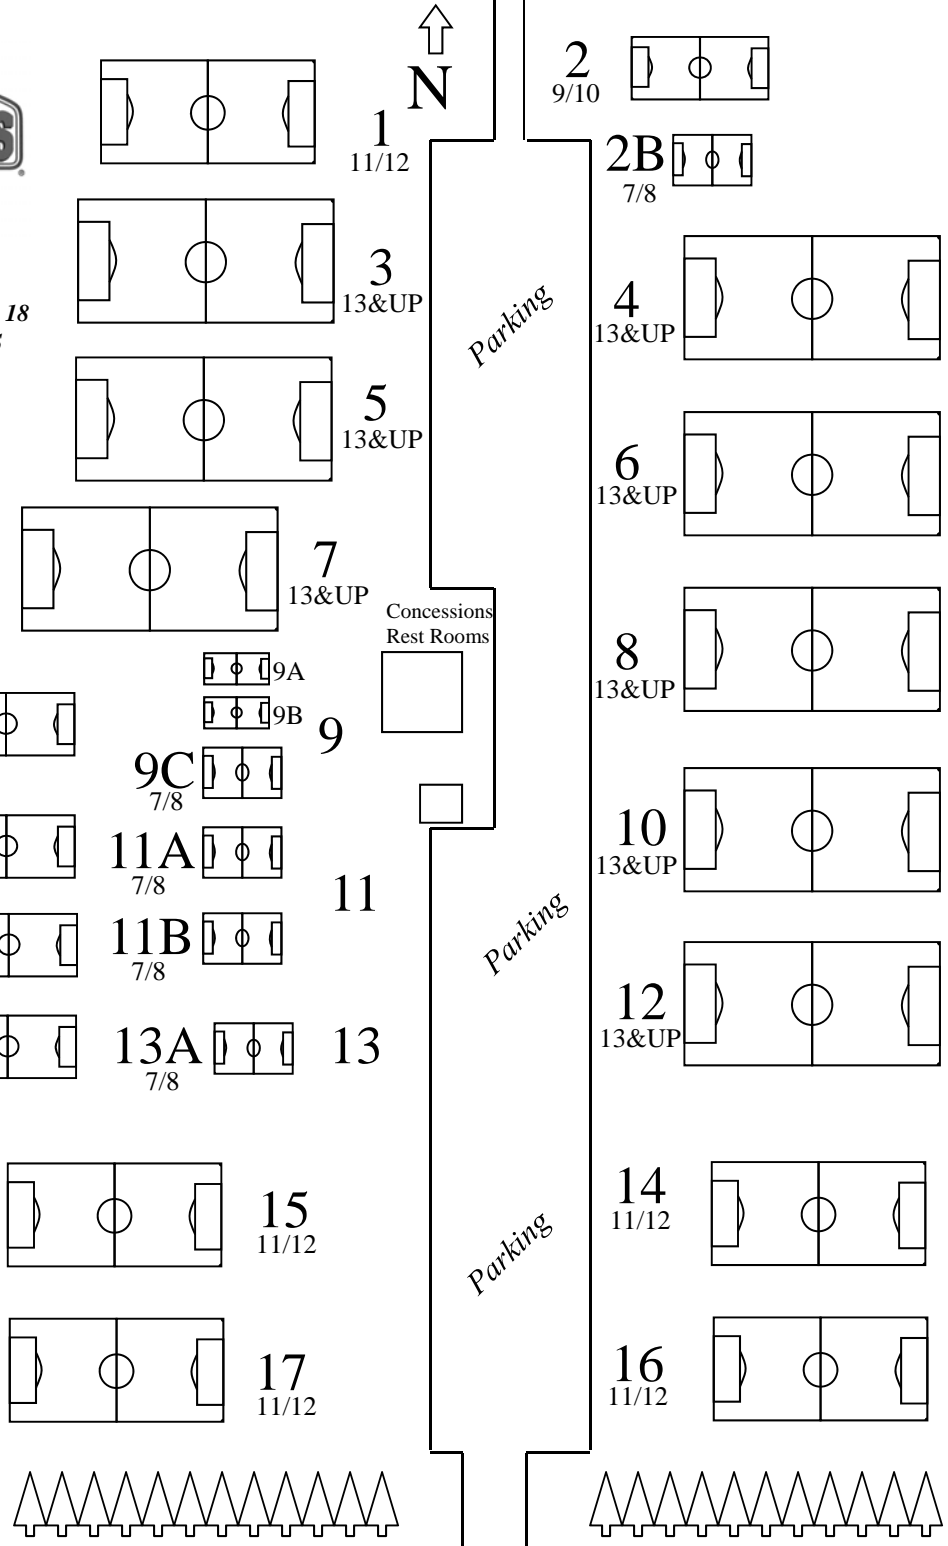

I-235 Exit 3 1.5 Miles

**CONSTRUCTION**

47th St. South

I-135 Exit 1A 2.0 Miles

Better Ingredients  
Better Pizza

NO WARMUPS INSIDE THE 18  
DO NOT PARK ON GRASS  
No Pets

Meridian

<== To South Meridian